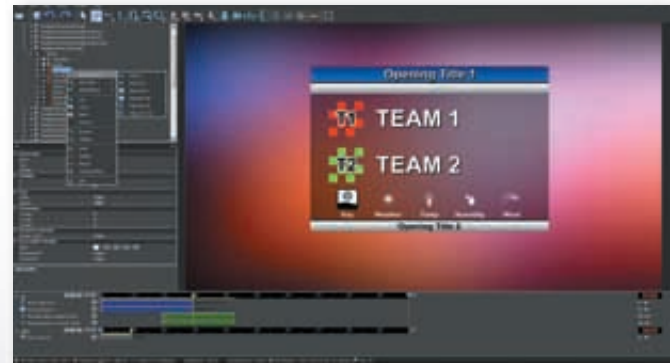

- **Timer:** Every timer design can be adapted to each sport, to display various timing information during the game.

- **Statistics:** dedicated module to enter statistics in live transmitted in real time to the database. Types of statistics are completely customizable by the end-user.

DELTA-stat IP complements perfectly NewTek TriCaster and 3Play systems and rounds out your control room equipment for live video production. It's also the perfect tool for displays and big screens in stadiums and sport arenas.

Features:

- ✓ Specific user interfaces for: Soccer, Rugby, Basketball...
- ✓ UNICODE support.
- ✓ Supported formats: JPG, BMP, TGA, PNG...
- ✓ Supported video formats: QuickTime® (.mov).
- ✓ AirSend Protocol support for TriCaster and 3Play integration.
- ✓ 2U Rack format.

DELTA-stat IP is a product from
DELTACAST

NewTek Official Master Distributor - 70, Avenue de Capeyron - 33160 Saint-Medard-en-Jalles, France
T: + 33 (0) 5 57 262 262 - F: + 33 (0) 5 57 262 261 - info@3dstorm.com - www.3dstorm.com